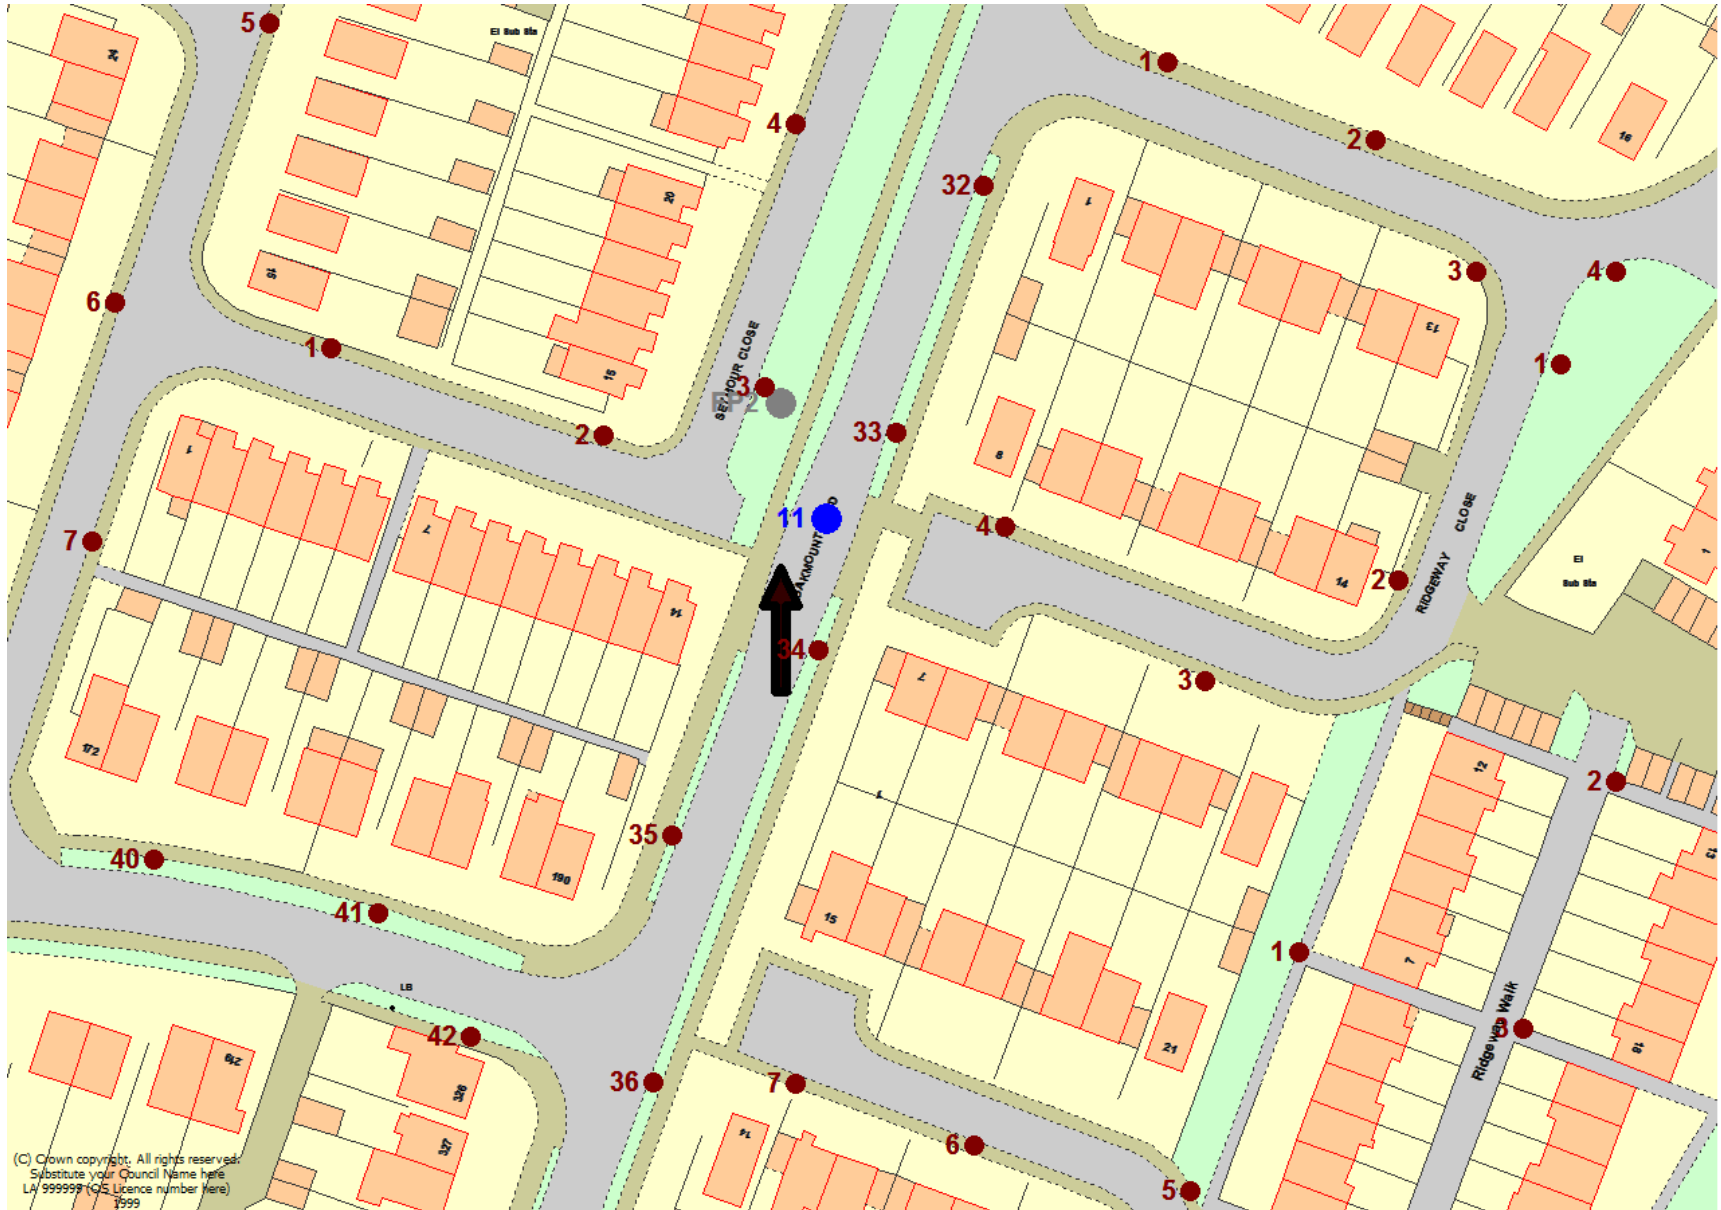

CFH25

29/10/18 – 12/11/18

Winchester Road, Chandlers Ford - Northeast bound traffic - LC74

30MPH

CFH17

Winchester Rd, Chandler's Ford – LC21 - South-westbound

12/11/18 – 26/11/18

30MPH

CFH32

Hiltingbury Road, Chandlers Ford - Westbound traffic - LC 44

26/11/18 – 10/12/18

30MPH

CFH10

Bodycoats Road , Chandlers Ford - North-westbound traffic - LC28

10/12/18 – 24/12/18

30MPH

CFH11

24/12/18 - 07/01/19

Oakmount Road, Chandlers Ford - Southbound traffic - LC34

30MPH

CFH25

Winchester Road, Chandlers Ford - Northeast bound traffic - LC74

07/01/19 – 21/01/19

30MPH