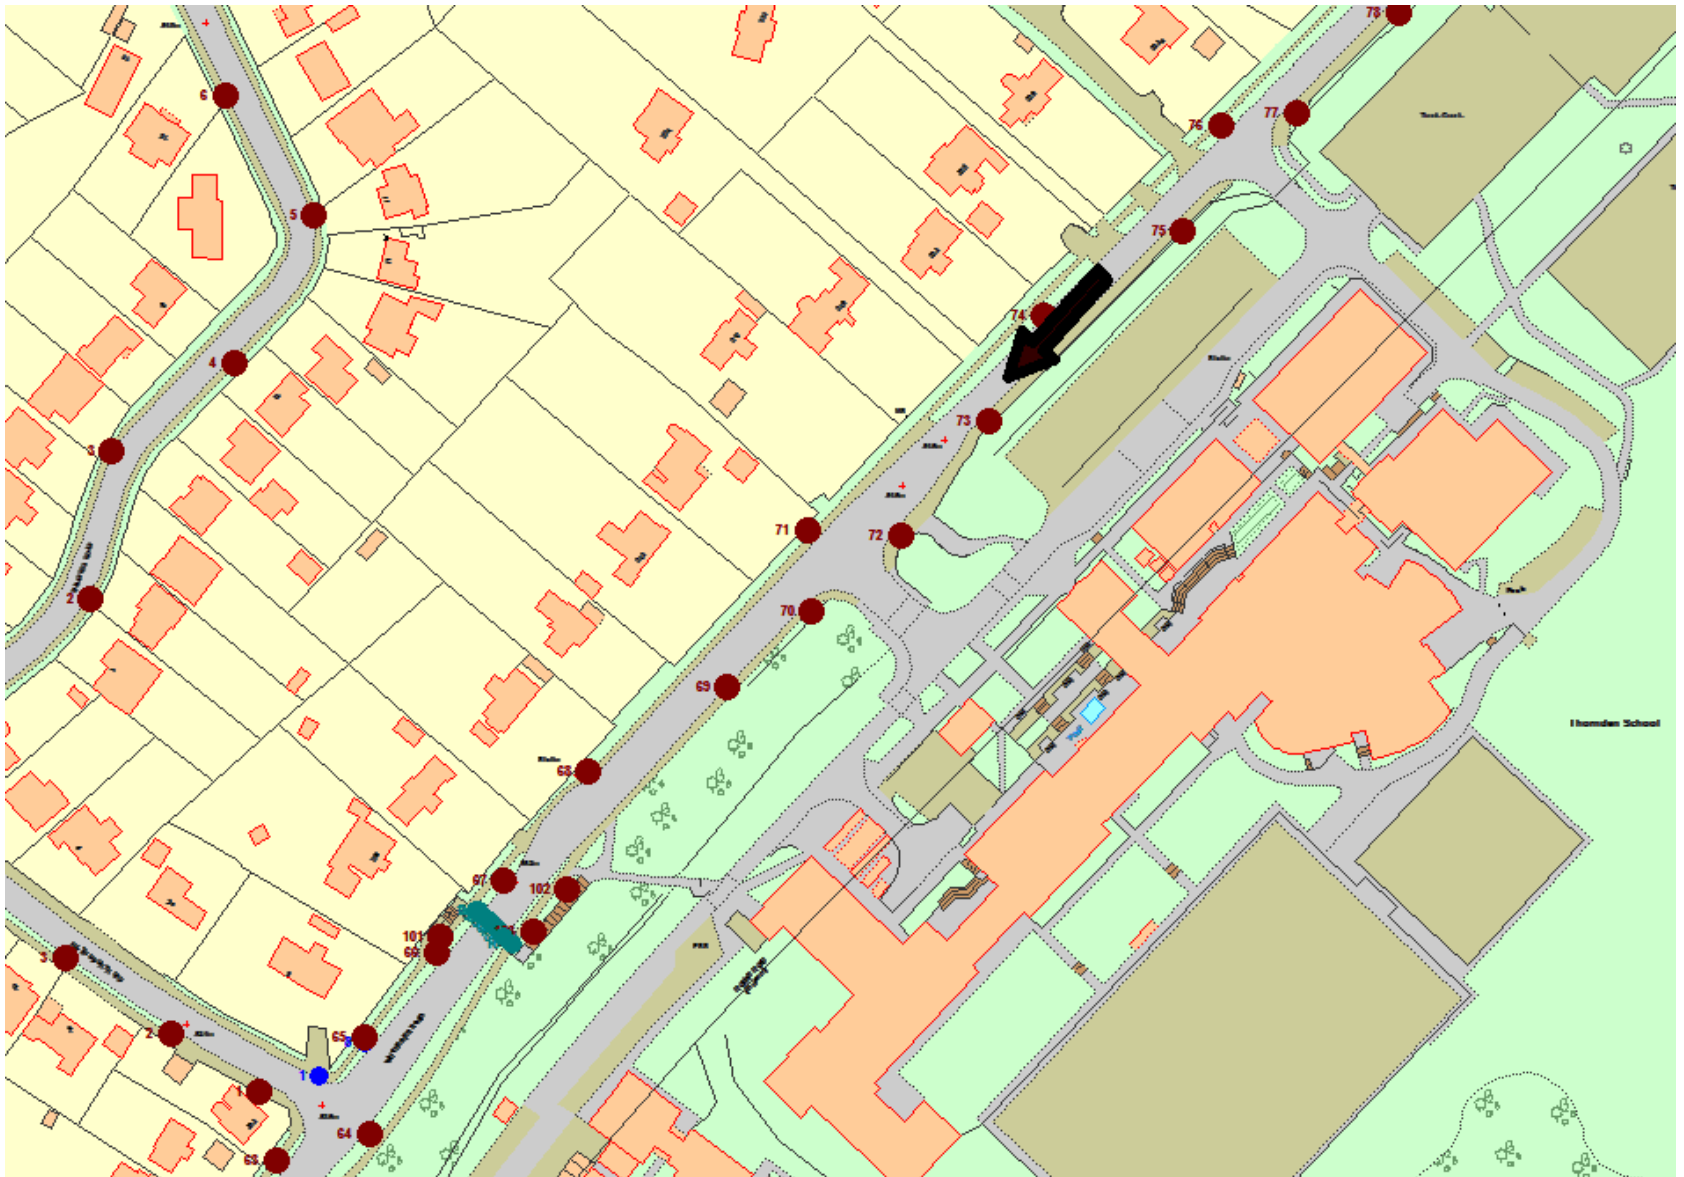

CFH11

24/12/18 - 07/01/19

Oakmount Road, Chandlers Ford - Southbound traffic - LC34

30MPH

CFH25

Winchester Road, Chandlers Ford - Northeast bound traffic - LC74

07/01/19 – 21/01/19

30MPH

CFH37

Baddesley Road, Chandlers Ford - South-westbound traffic – LC24

07/01/19 – 21/01/19

30MPH