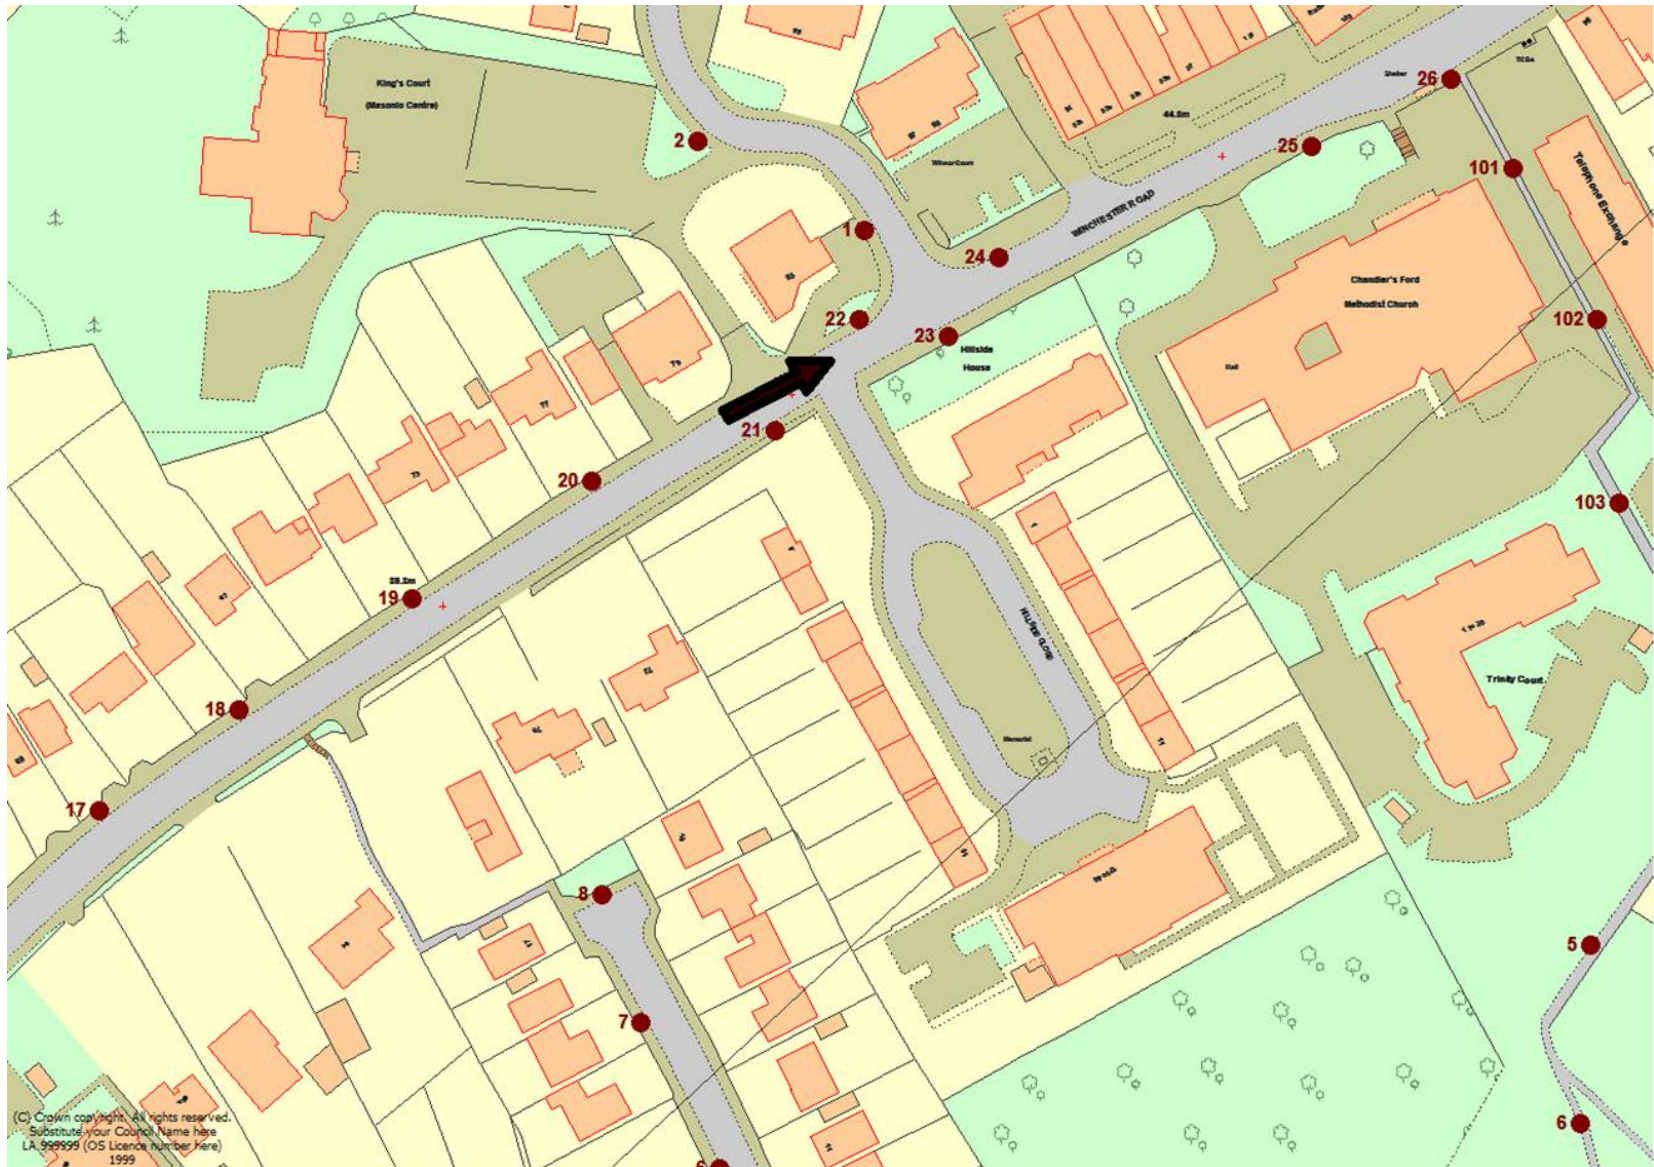

CFH25

29/10/18 – 12/11/18

Winchester Road, Chandlers Ford - Northeast bound traffic - LC74

30MPH

CFH17

Winchester Rd, Chandler's Ford – LC21 - South-westbound

12/11/18 – 26/11/18

30MPH

CFH11

24/12/18 - 07/01/19

Oakmount Road, Chandlers Ford - Southbound traffic - LC34

30MPH

CFH25

Winchester Road, Chandlers Ford - Northeast bound traffic - LC74

07/01/19 – 21/01/19

30MPH