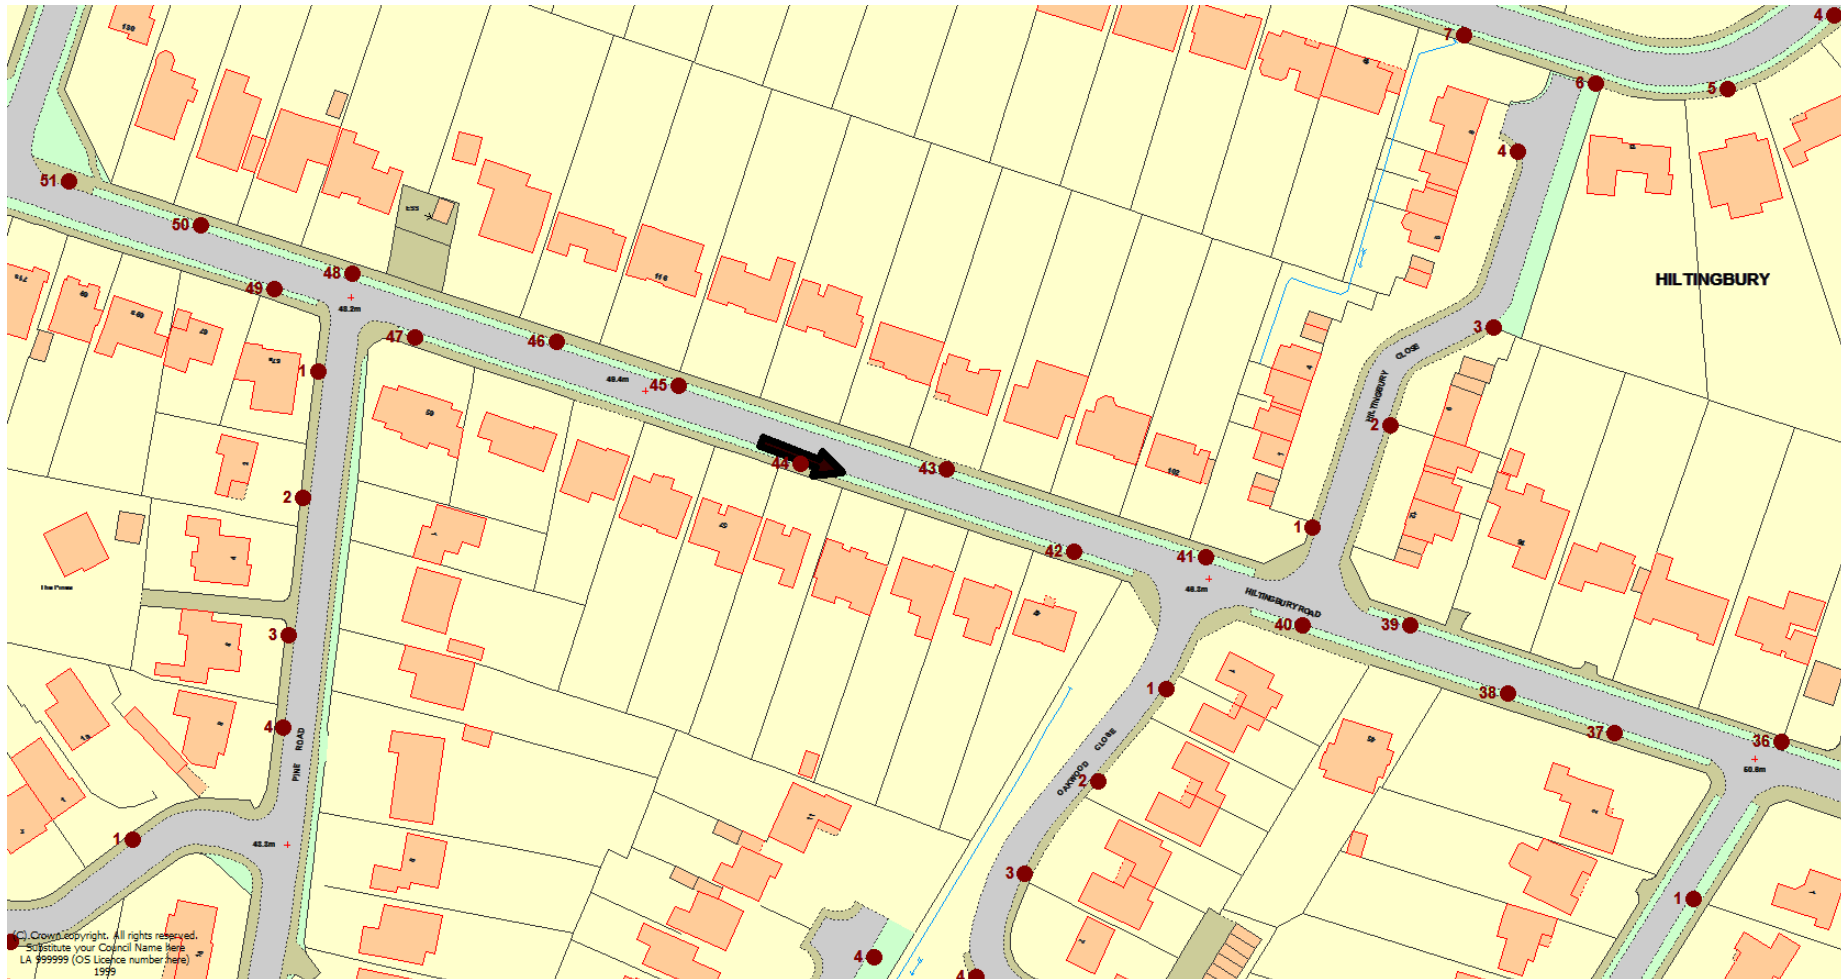

CFH25

29/10/18 – 12/11/18

Winchester Road, Chandlers Ford - Northeast bound traffic - LC74

30MPH

CFH17

Winchester Rd, Chandler's Ford – LC21 - South-westbound

12/11/18 – 26/11/18

30MPH

CFH32

Hiltingbury Road, Chandlers Ford - Westbound traffic - LC 44

26/11/18 – 10/12/18

30MPH

CFH10

Bodycoats Road , Chandlers Ford - North-westbound traffic - LC28

10/12/18 – 24/12/18

30MPH

CFH11

24/12/18 - 07/01/19

Oakmount Road, Chandlers Ford - Southbound traffic - LC34

30MPH

CFH25

Winchester Road, Chandlers Ford - Northeast bound traffic - LC74

07/01/19 – 21/01/19

30MPH