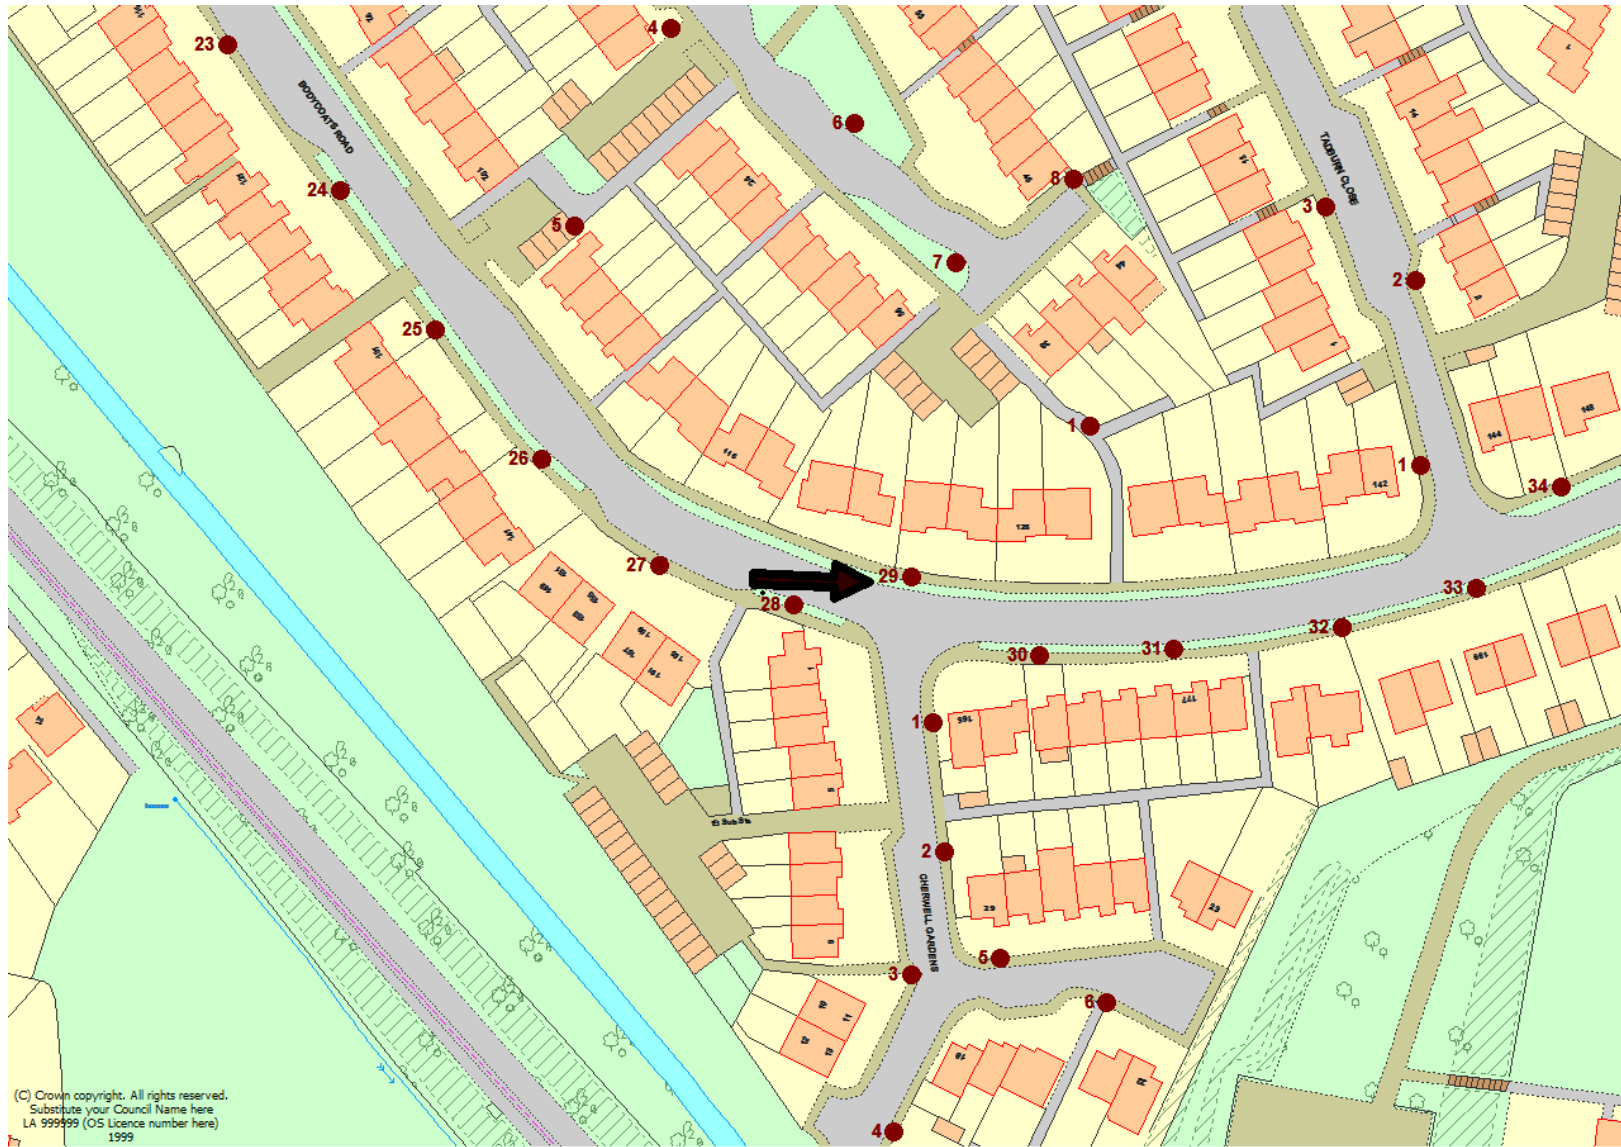

CFH33

Winchester Road, Chandlers Ford – LC73 – SE bound traffic

01/10/18 -15/10/18

30MPH

CFH10

Bodycoats Road , Chandlers Ford - North-westbound traffic - LC28

15/10/18 – 29/10/18

30MPH

CFH25

29/10/18 – 12/11/18

Winchester Road, Chandlers Ford - Northeast bound traffic - LC74

30MPH

CFH17

Winchester Rd, Chandler's Ford – LC21 - South-westbound

12/11/18 – 26/11/18

30MPH