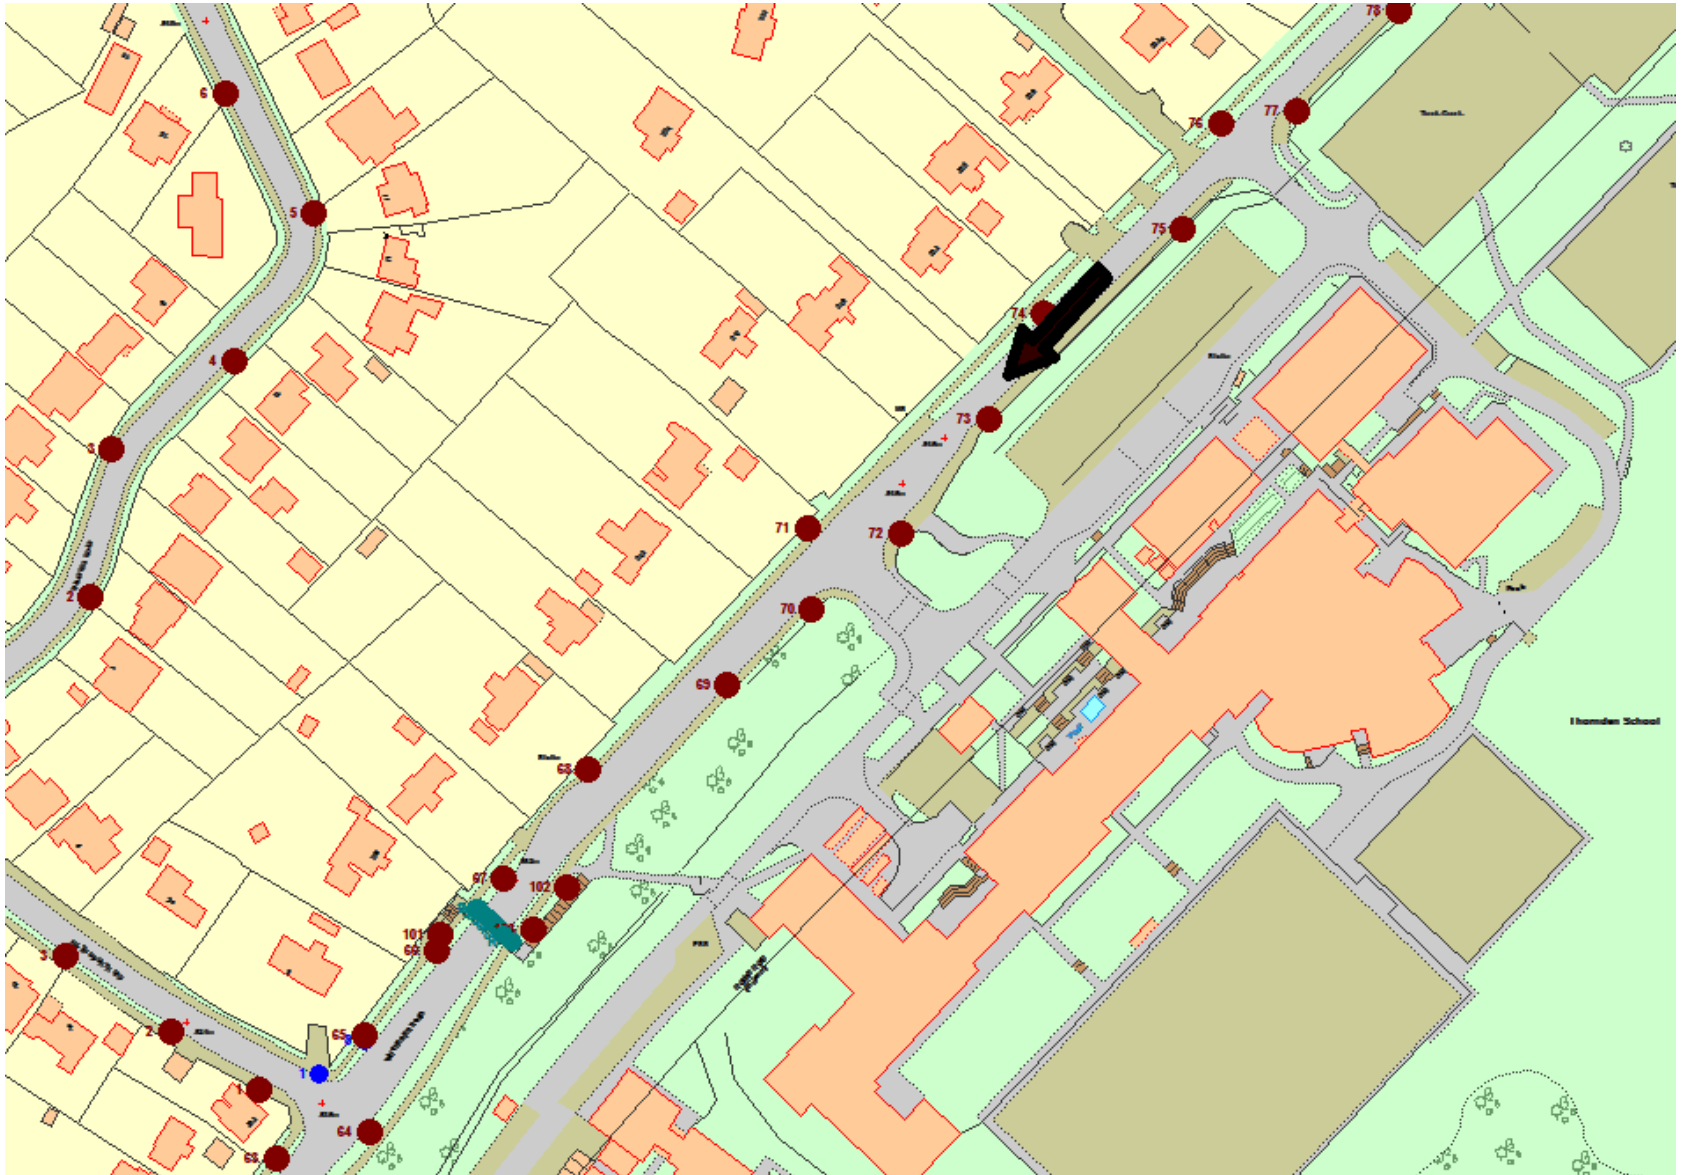

CFH33

Winchester Road, Chandlers Ford – LC73 – SE bound traffic

01/10/18 -15/10/18

30MPH

CFH10

Bodycoats Road , Chandlers Ford - North-westbound traffic - LC28

15/10/18 – 29/10/18

30MPH

CFH25

29/10/18 – 12/11/18

Winchester Road, Chandlers Ford - Northeast bound traffic - LC74

30MPH

CFH17

Winchester Rd, Chandler's Ford – LC21 - South-westbound

12/11/18 – 26/11/18

30MPH