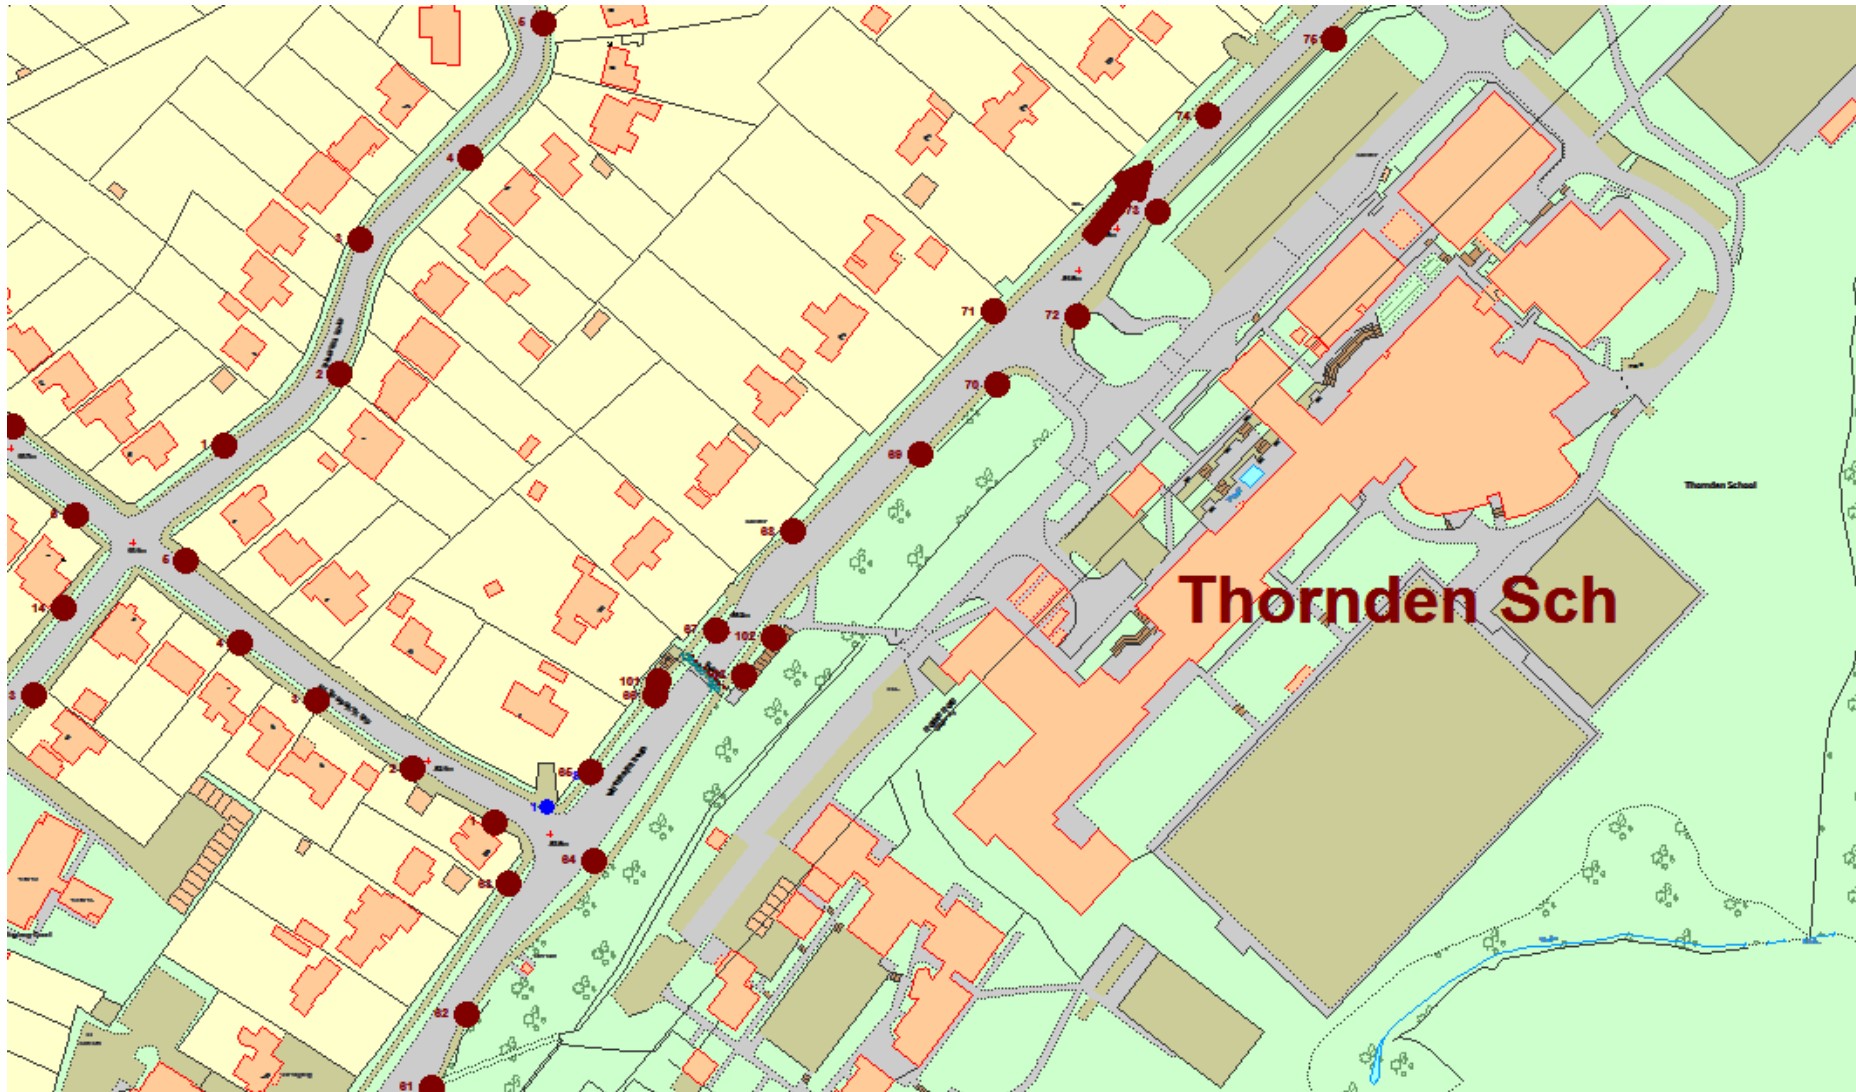

CFH25

Winchester Road, Chandlers Ford - Northeast bound traffic - LC74

03/09/18 – 17/09/17

30MPH

CFH18

Park Road, Chandlers Ford - Southbound traffic – LC 12

17/09/18 – 01/10/18

30MPH

CFH33

Winchester Road, Chandlers Ford – LC73 – SE bound traffic

01/10/18 -15/10/18

30MPH

CFH10

Bodycoats Road , Chandlers Ford - North-westbound traffic - LC28

15/10/18 – 29/10/18

30MPH

CFH25

29/10/18 – 12/11/18

Winchester Road, Chandlers Ford - Northeast bound traffic - LC74

30MPH

CFH17

Winchester Rd, Chandler's Ford – LC21 - South-westbound

12/11/18 – 26/11/18

30MPH