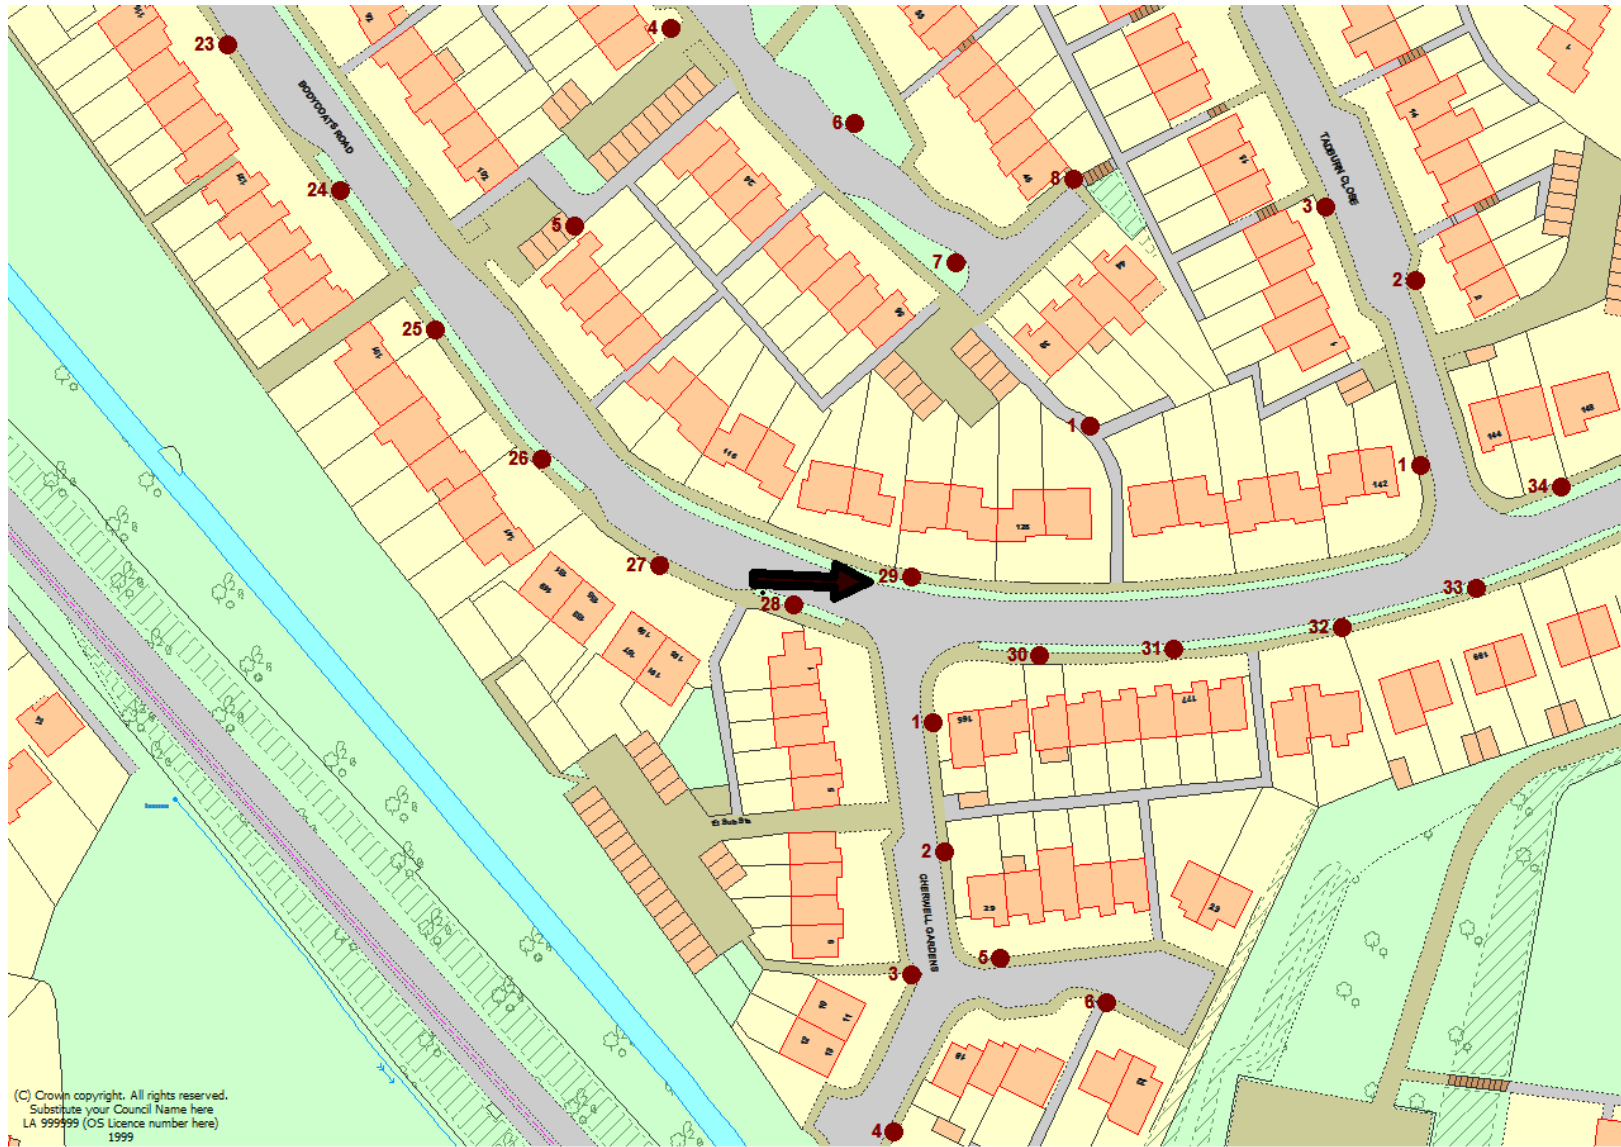

CFH25

29/10/18 – 12/11/18

Winchester Road, Chandlers Ford - Northeast bound traffic - LC74

30MPH

CFH17

Winchester Rd, Chandler's Ford – LC21 - South-westbound

12/11/18 – 26/11/18

30MPH

CFH32

Hiltingbury Road, Chandlers Ford - Westbound traffic - LC 44

26/11/18 – 10/12/18

30MPH

CFH10

Bodycoats Road , Chandlers Ford - North-westbound traffic - LC28

10/12/18 – 24/12/18

30MPH

CFH11

24/12/18 - 07/01/19

Oakmount Road, Chandlers Ford - Southbound traffic - LC34

30MPH

CFH25

Winchester Road, Chandlers Ford - Northeast bound traffic - LC74

07/01/19 – 21/01/19

30MPH