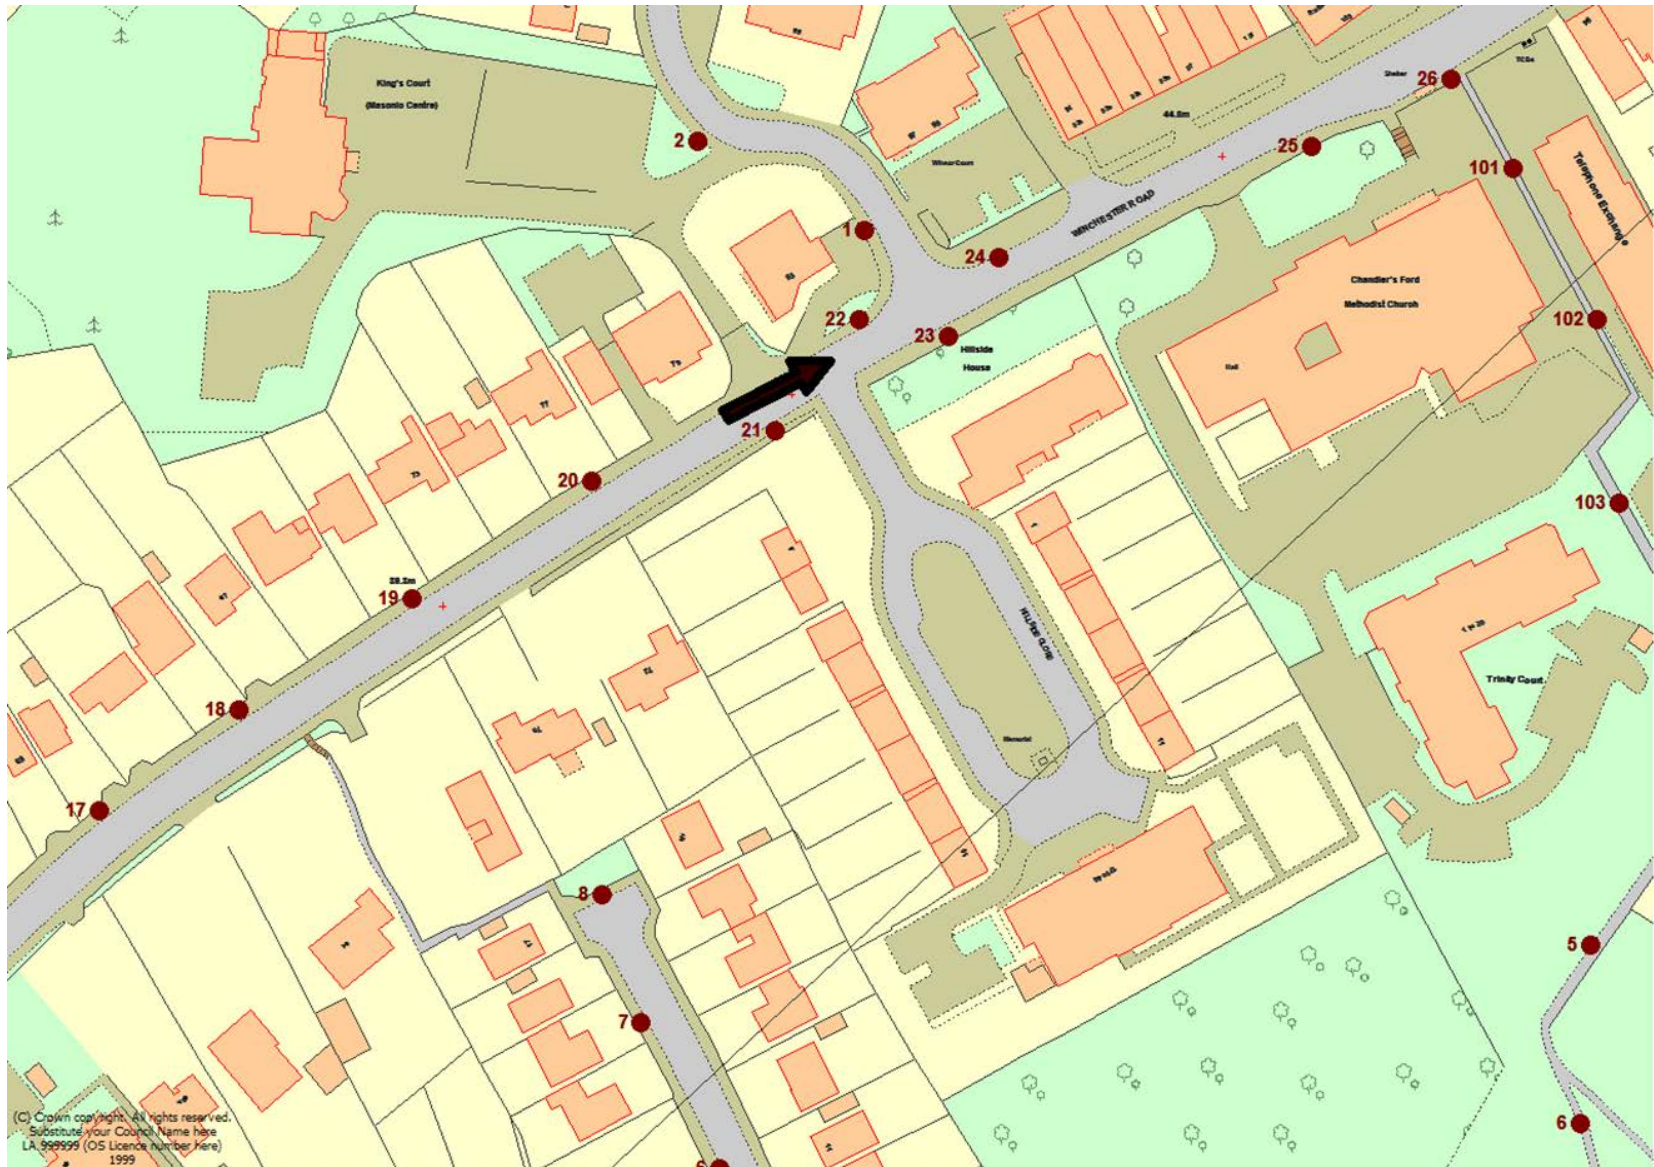

CFH17

Winchester Rd, Chandler's Ford – LC21 - South-westbound

09/07/18 – 23/07/18

30MPH