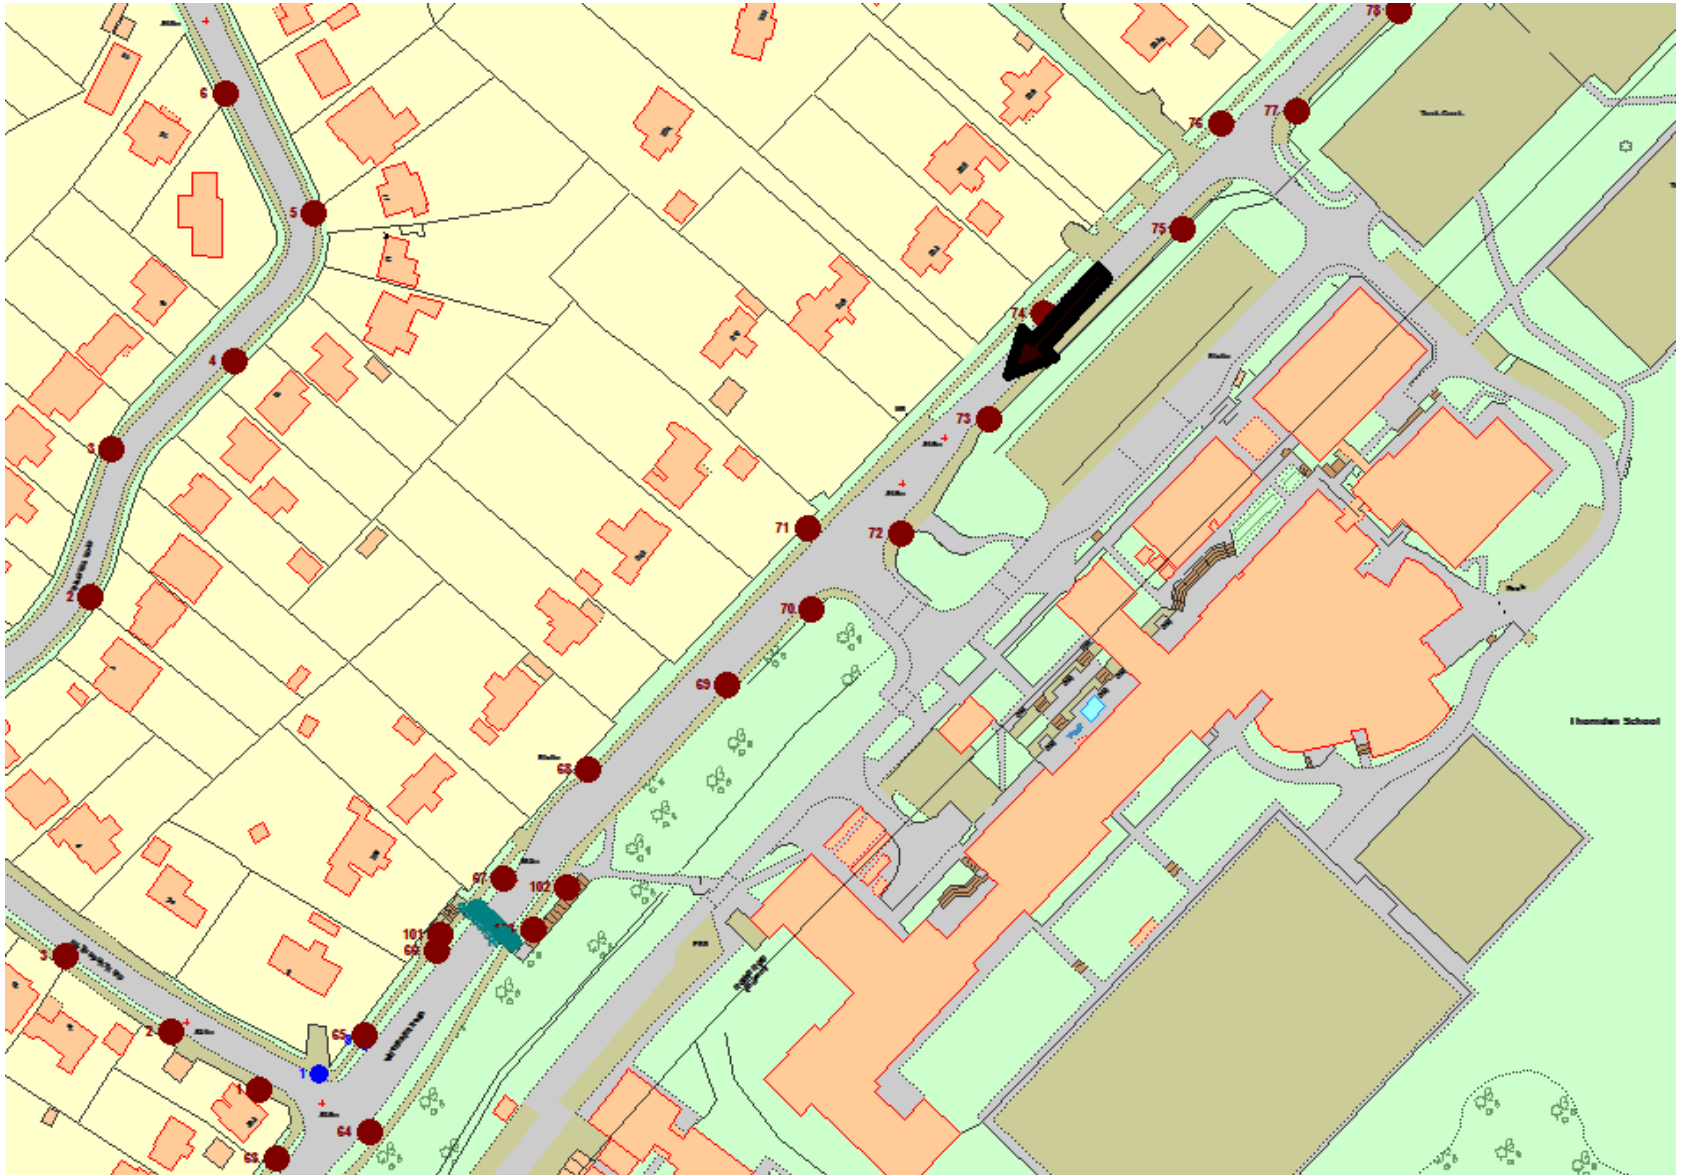

CFH15

06/08/18 – 20/08/18

Hursley Road, Chandlers Ford - Southbound traffic – LC14

30MPH

CFH36

Hursley Rd, Chandlers Ford – LC97 – Opposite side - Southbound traffic

20/08/18 - 03/09/18

30MPH

CFH25

Winchester Road, Chandlers Ford - Northeast bound traffic - LC74

03/09/18 – 17/09/17

30MPH

CFH18

Park Road, Chandlers Ford - Southbound traffic – LC 12

17/09/18 – 01/10/18

30MPH