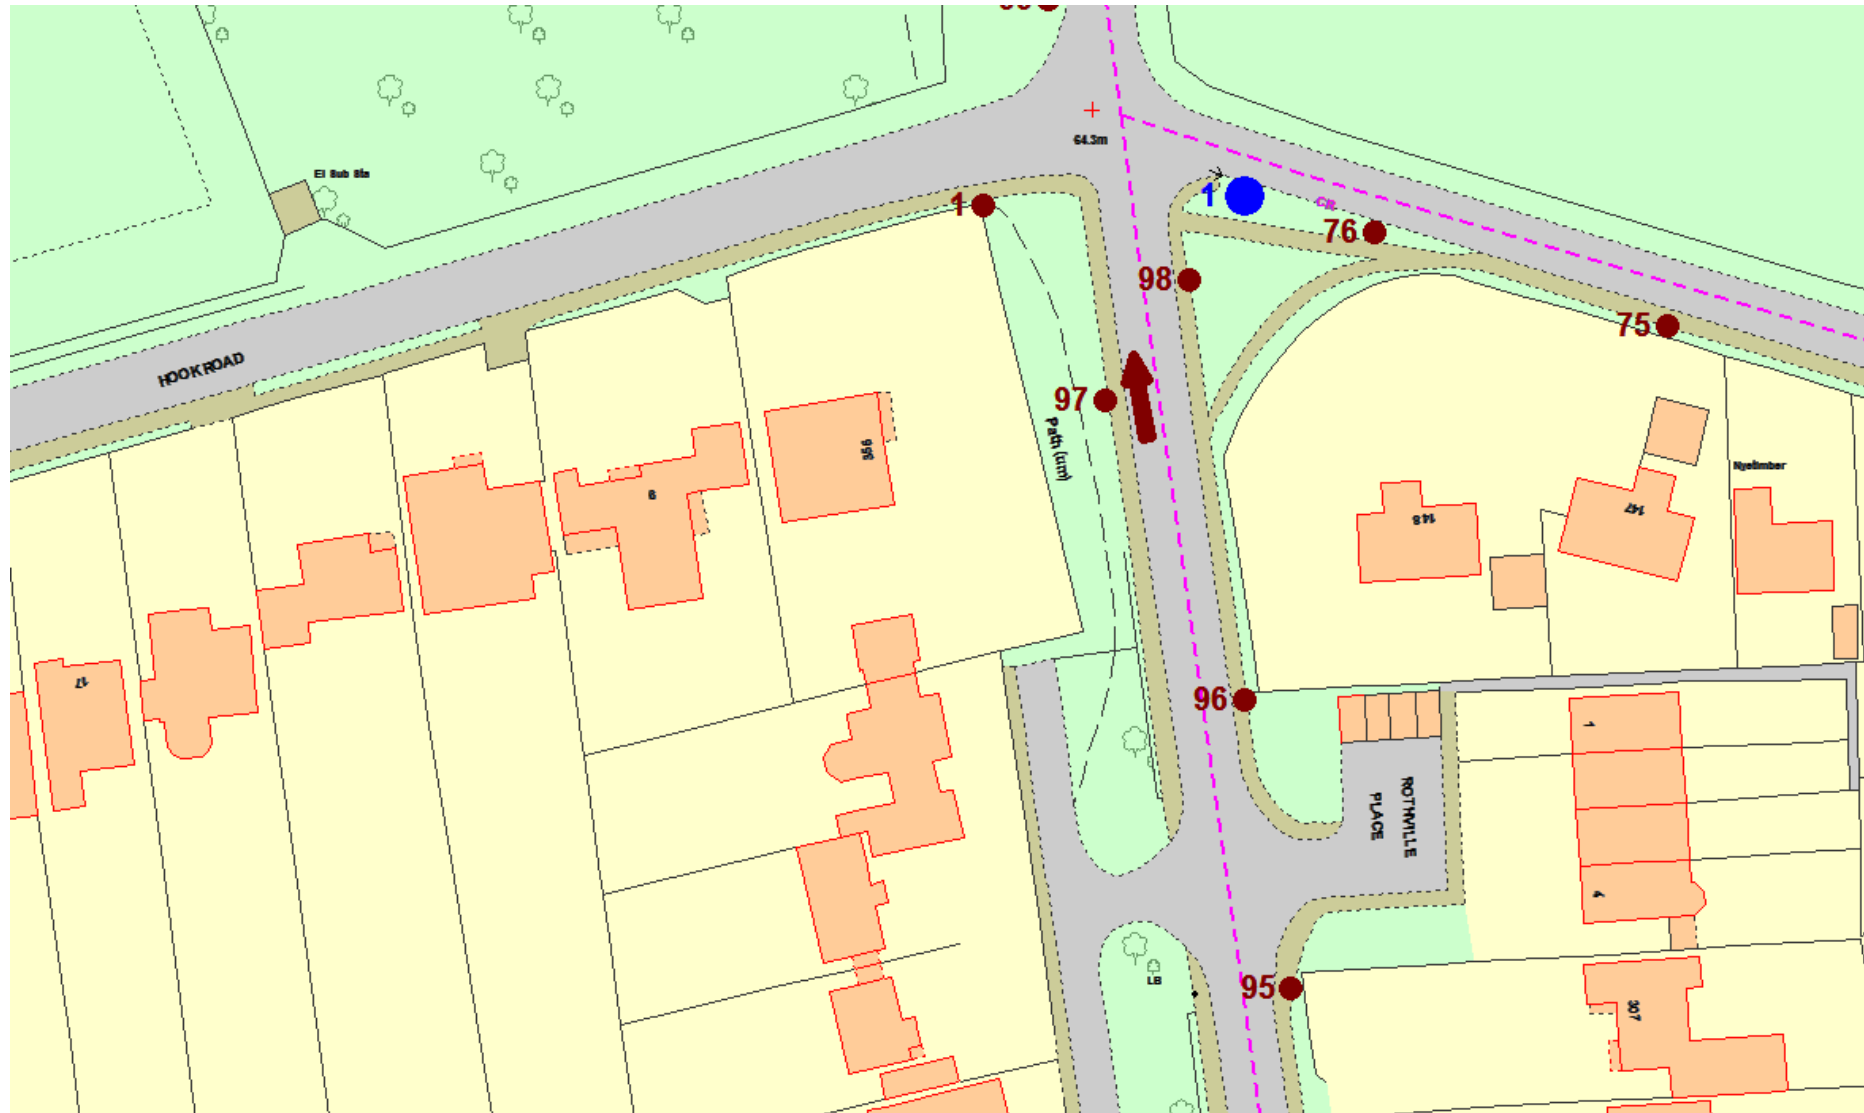

CFH15

06/08/18 – 20/08/18

Hursley Road, Chandlers Ford - Southbound traffic – LC14

30MPH

CFH36

Hursley Rd, Chandlers Ford – LC97 – Opposite side - Southbound traffic

20/08/18 - 03/09/18

30MPH