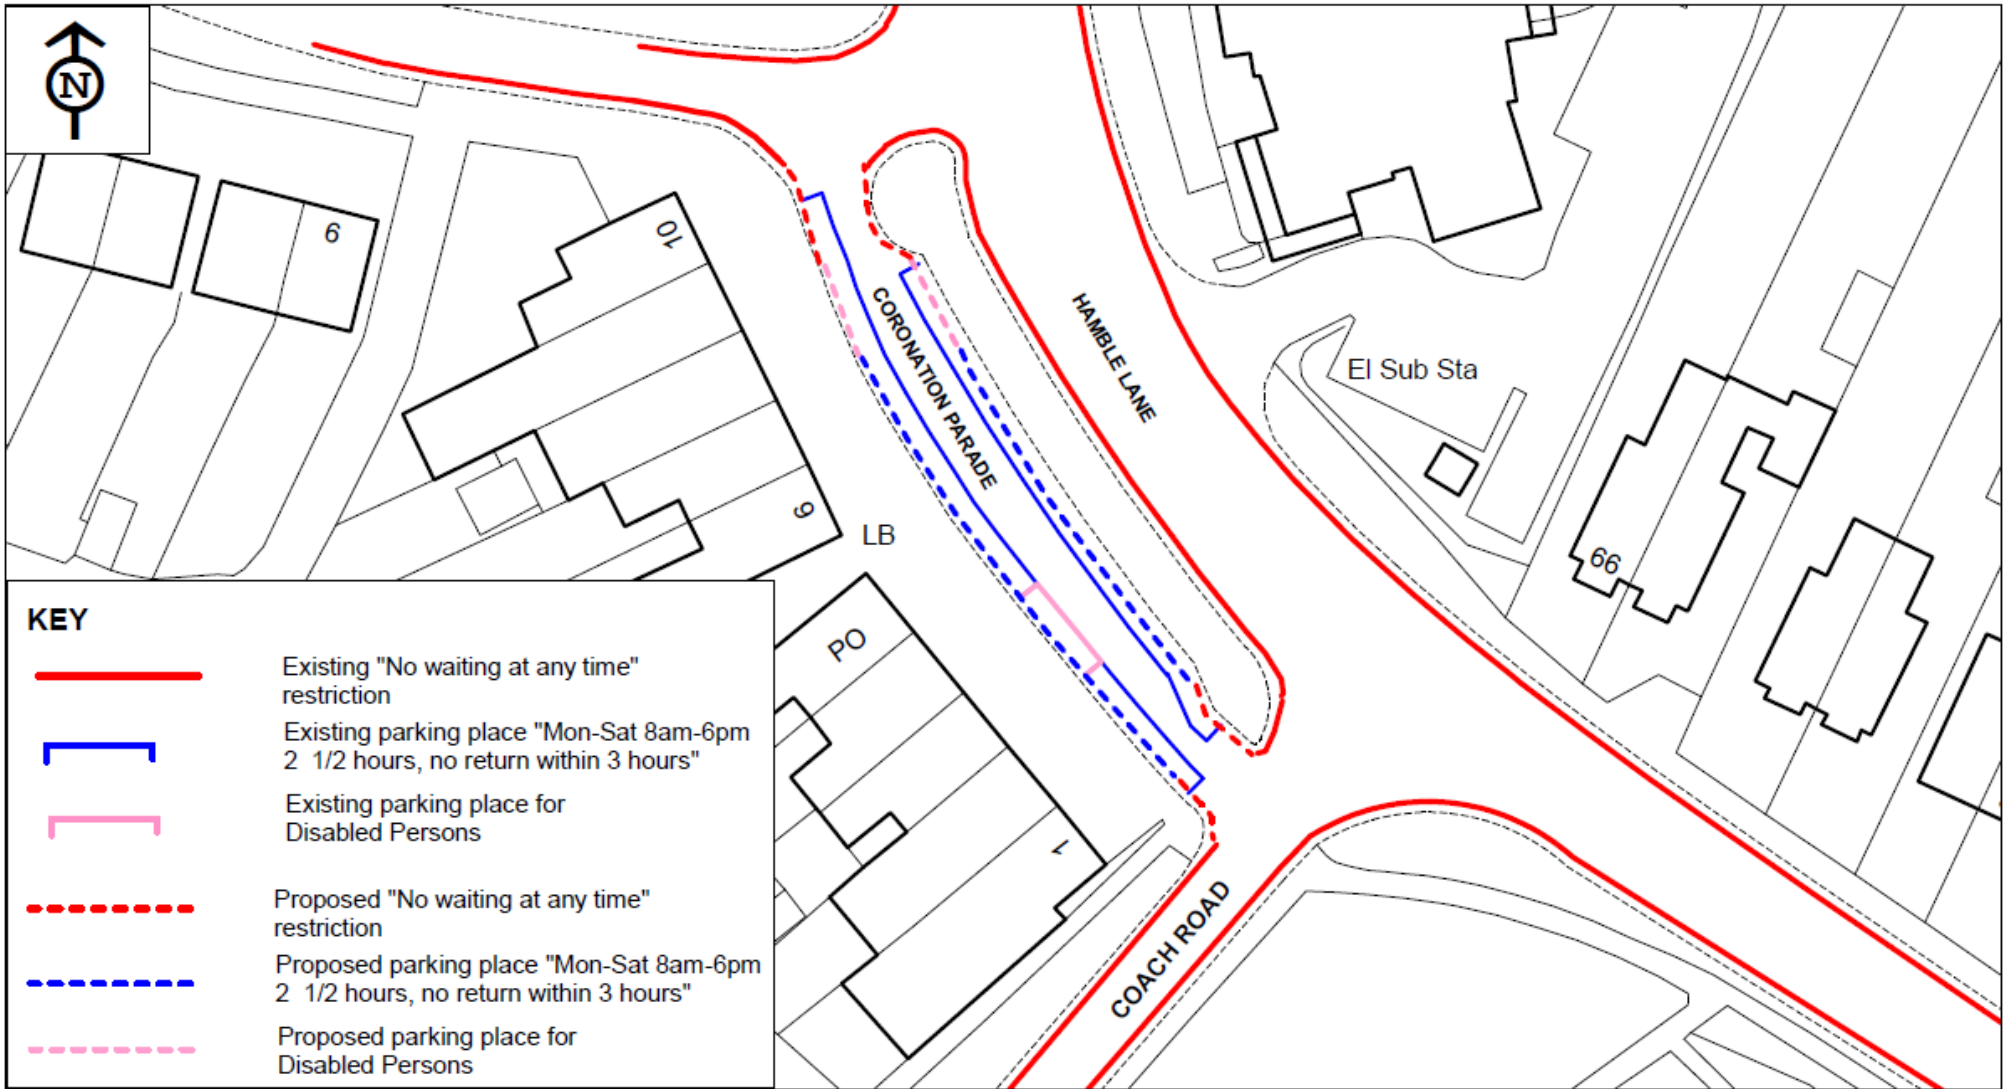

## Appendix 1

**Proposed waiting and parking restrictions  
Coronation Parade, Hamble**

© Crown copyright. All rights reserved  
Eastleigh Borough Council  
Licence No. 100019622 2020

SCALE	1 : 500
DATE	05/03/2020
DRAWING No.	
DRAWN BY	BT
CHECKED BY	

Proposed waiting restrictions  
Deanfield Close, Hamble

© Crown copyright. All rights reserved  
Eastleigh Borough Council  
Licence No. 100019622 2020

SCALE	1 : 1250
DATE	03/03/2020
DRAWING No.	
DRAWN BY	BT
CHECKED BY	

**Proposed waiting restrictions  
Queens View, Netley**

© Crown copyright. All rights reserved  
Eastleigh Borough Council  
Licence No. 100019622 2020

SCALE	1 : 1250
DATE	09/03/2020
DRAWING No.	
DRAWN BY	BT
CHECKED BY	

KEY	
	Existing "No waiting at any time" restrictions
	Existing Parking Place for Disabled Persons
	Proposed "No waiting at any time on verge" restrictions

<b>Proposed "No waiting at any time on verge" restriction Priory Road &amp; St Edwards Road, Netley</b>	SCALE	1 : 1250
	DATE	05/03/2020
	DRAWING NO.	
	DRAWN BY	BT