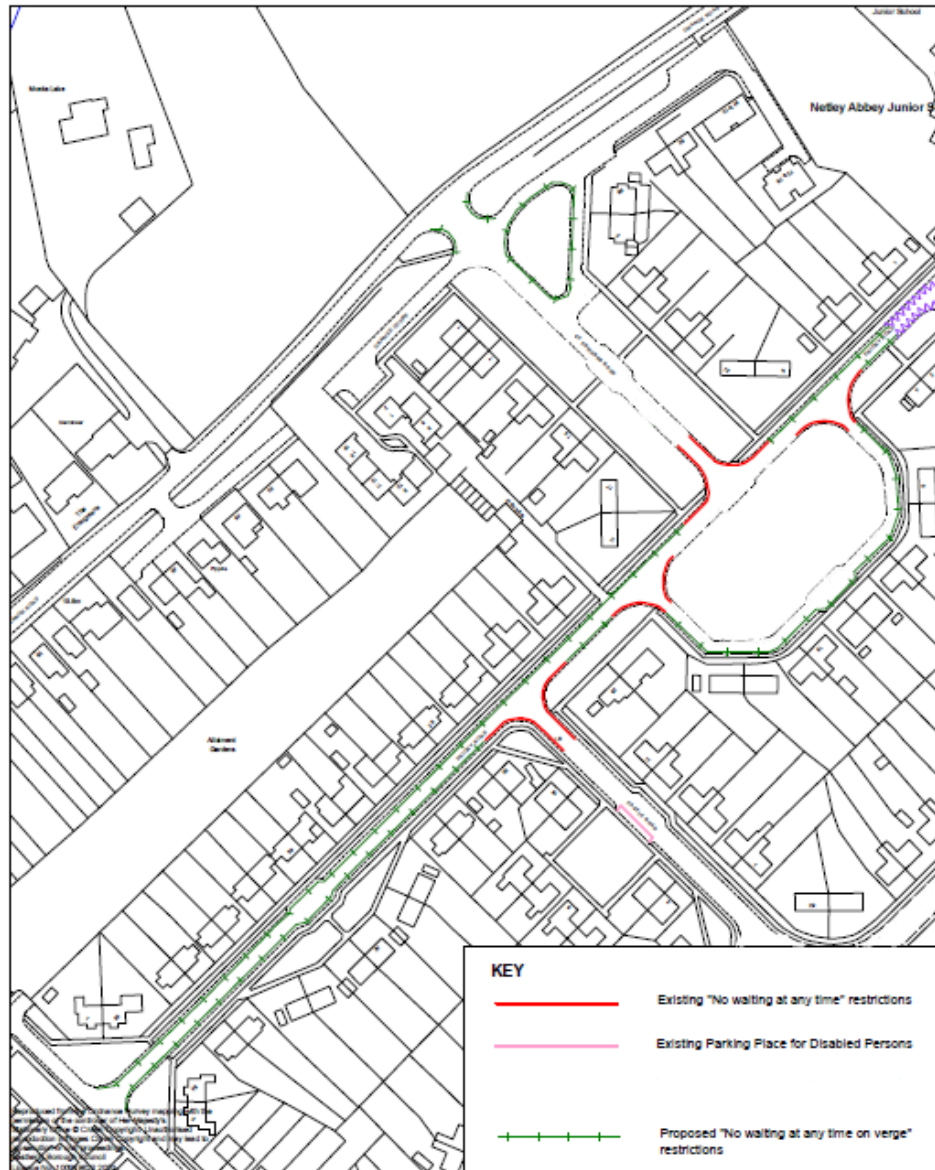

## Appendix 1

**Proposed waiting and parking restrictions  
Coronation Parade, Hamble**

© Crown copyright. All rights reserved  
Eastleigh Borough Council  
Licence No. 100019622 2020

SCALE	1 : 500
DATE	05/03/2020
DRAWING No.	
DRAWN BY	BT
CHECKED BY	

Proposed waiting restrictions  
Deanfield Close, Hamble

© Crown copyright. All rights reserved  
Eastleigh Borough Council  
Licence No. 100019622 2020

SCALE	1 : 1250
DATE	03/03/2020
DRAWING No.	
DRAWN BY	BT
CHECKED BY	

**Proposed waiting restrictions  
Queens View, Netley**

© Crown copyright. All rights reserved  
Eastleigh Borough Council  
Licence No. 100019622 2020

SCALE	1 : 1250
DATE	09/03/2020
DRAWING No.	
DRAWN BY	BT
CHECKED BY	

KEY	
	Existing "No waiting at any time" restrictions
	Existing Parking Place for Disabled Persons
	Proposed "No waiting at any time on verge" restrictions

<b>Proposed "No waiting at any time on verge" restriction Priory Road &amp; St Edwards Road, Netley</b>	SCALE	1 : 1250
	DATE	05/03/2020
	DRAWING NO.	
	DRAWN BY	BT