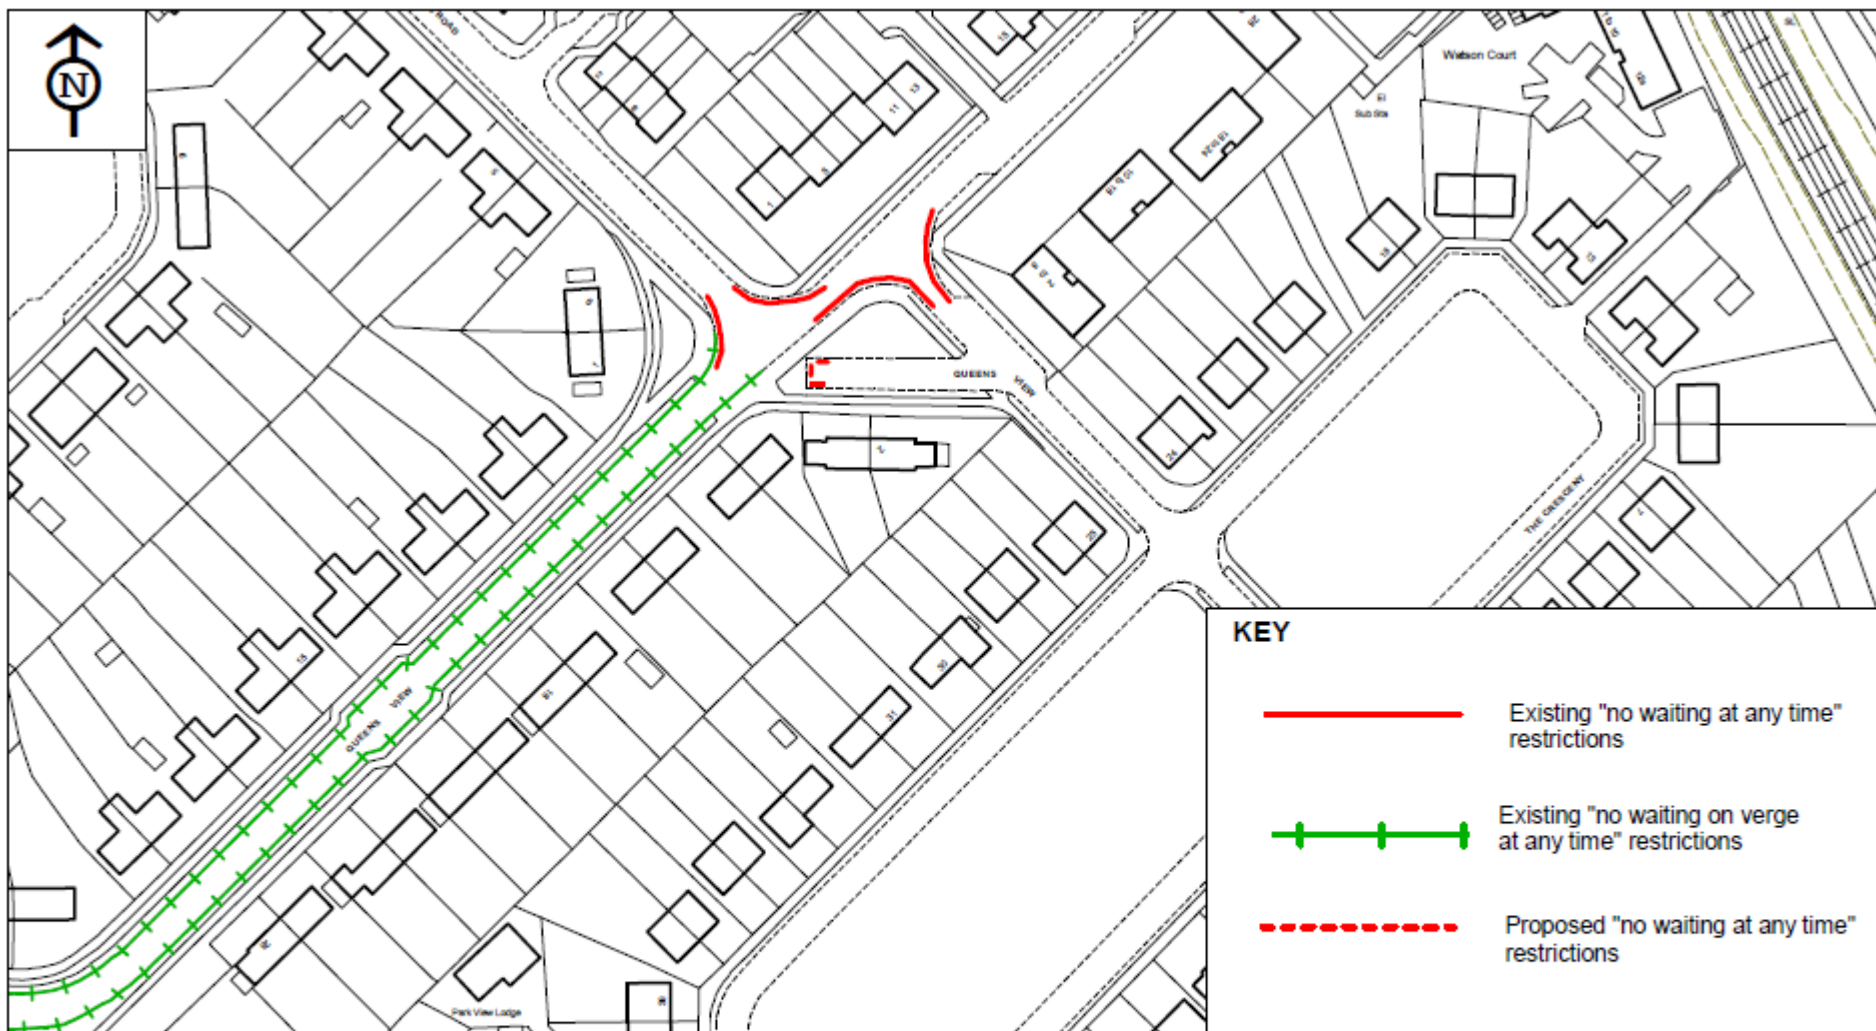

## Appendix 1

**Proposed waiting and parking restrictions  
Coronation Parade, Hamble**

© Crown copyright. All rights reserved  
Eastleigh Borough Council  
Licence No. 100019622 2020

SCALE	1 : 500
DATE	05/03/2020
DRAWING No.	
DRAWN BY	BT
CHECKED BY	

Proposed waiting restrictions  
Deanfield Close, Hamble

© Crown copyright. All rights reserved  
Eastleigh Borough Council  
Licence No. 100019622 2020

SCALE	1 : 1250
DATE	03/03/2020
DRAWING No.	
DRAWN BY	BT
CHECKED BY	

**Proposed waiting restrictions  
Queens View, Netley**

© Crown copyright. All rights reserved  
Eastleigh Borough Council  
Licence No. 100019622 2020

SCALE	1 : 1250
DATE	09/03/2020
DRAWING No.	
DRAWN BY	BT
CHECKED BY	

KEY	
	Existing "No waiting at any time" restrictions
	Existing Parking Place for Disabled Persons
	Proposed "No waiting at any time on verge" restrictions

<b>Proposed "No waiting at any time on verge" restriction Priory Road &amp; St Edwards Road, Netley</b>	SCALE	1 : 1250
	DATE	05/03/2020
	DRAWING NO.	
	DRAWN BY	BT